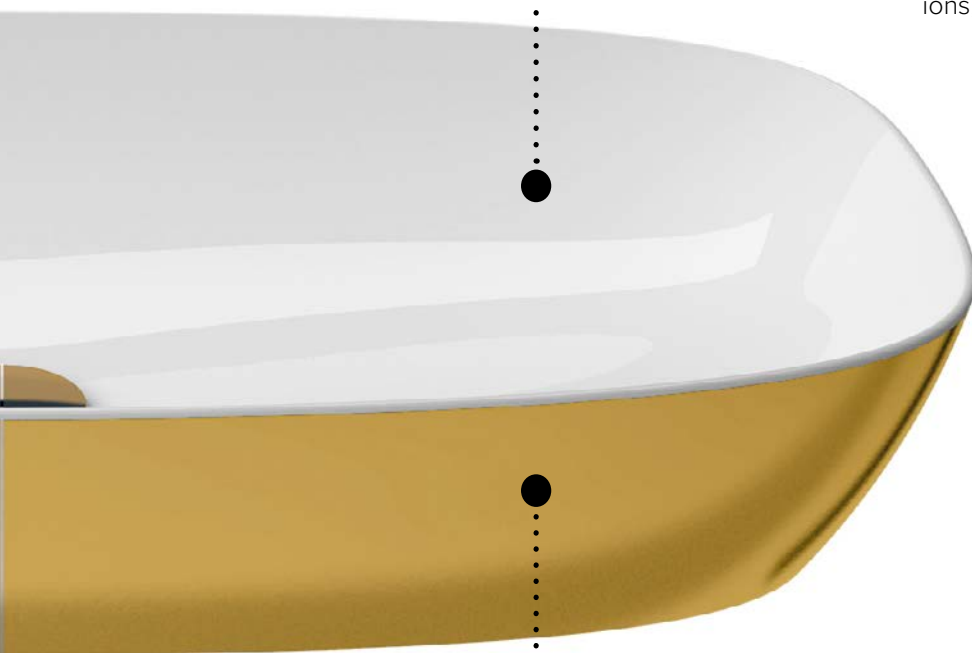

**Cataglaze+ Silver Titanium,
Antibacterial Protection**

Cataglaze+ Silver Titanium is an antibacterial treatment which destroys germs and bacteria and removes odours. Light powers the titanium ions within the glaze, darkness powers the silver ions, giving you 24h antibacterial protection.

Unscratchable Glaze