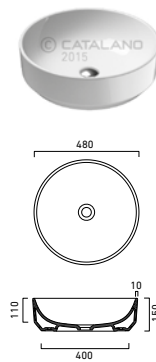

Green Up 55 Bidet
CA1BS55GR00

Green 60
CA160GR00

Green 48
CA148AGR00

Green Up 80
CA180GRUP00

Green 42
CA142AGR00

PREMIUM Collection 224

Premium 150
CA115VP00

Premium 100
CA110VP00