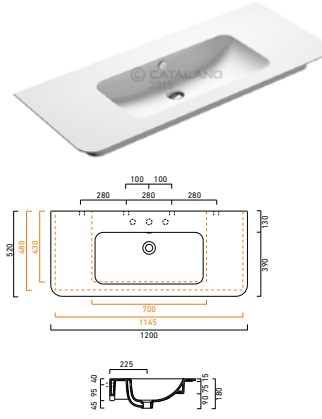

Green Up 100
CA1100GRUP00