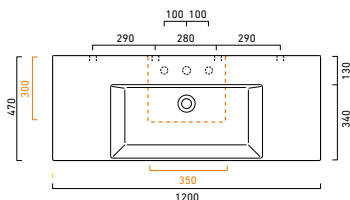

Premium 120
CA112VPUP00