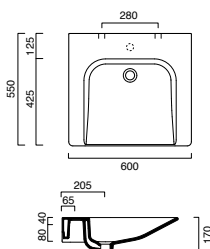

Sfera 60

CA160HEN00