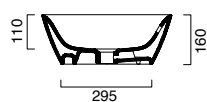

Velis 42
CA142APVL00