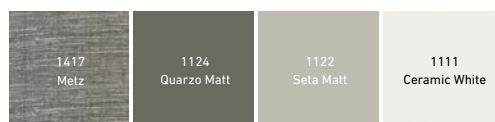

New Light 100

CA1100LI00

New Light 100 2 Drawers

NLTBS2C005CX----