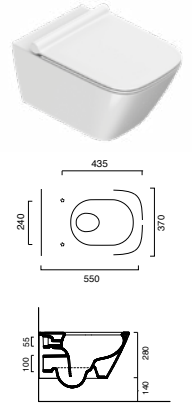

Green Up 55 Bidet
CA1BS55GR00