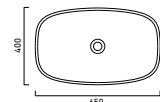

Green Lux 60
CA160AGRLX00