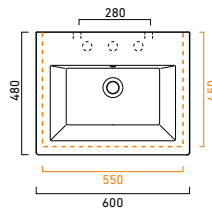

Star 60
CA160ST00