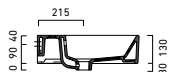

Premium 120
CA112VPUP00