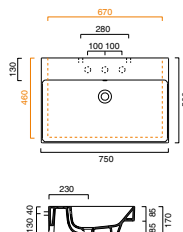

Zero 75
CA175ZP00