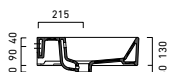

Premium 80 SX
CA180SVP00