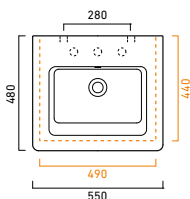

New Light 55
CA155LI00