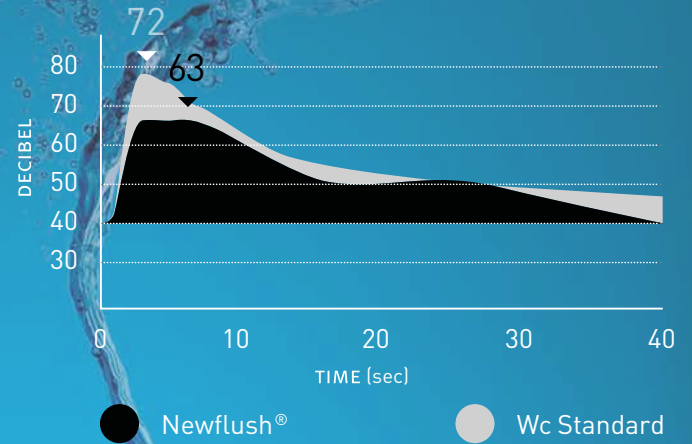

CATAGlaze

Soft Close

Take-Off System

Hidden Fixing

Glazed Siphon

Silence is Golden

Our vortex flush is also more silent than traditional WCs.

Imagine waking up in the middle of the night, and not wanting to flush the toilet for fear of waking up the whole family.

Well, Catalano's Newflush WCs provide a solution - flushing at a sound level of 62 decibels compared to 72 decibels on a standard WC.

To illustrate, 63 decibels is the equivalent of your shower on full blast, water reverberating off the shower tray. Noisy, we know!

63 decibels is the sound of an air conditioning unit..... at a hundred feet! So silent you could almost hear a pin drop!

Newflush WCs are now available in 15 different styles to suit your tastes and needs, including the new Sfera comfort projection for those less able.

You deserve the most hygienic WC on the market. Why settle for anything less?