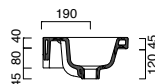

New Light 45
CA145LI00