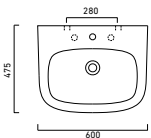

Green One 55
CA155GRON00