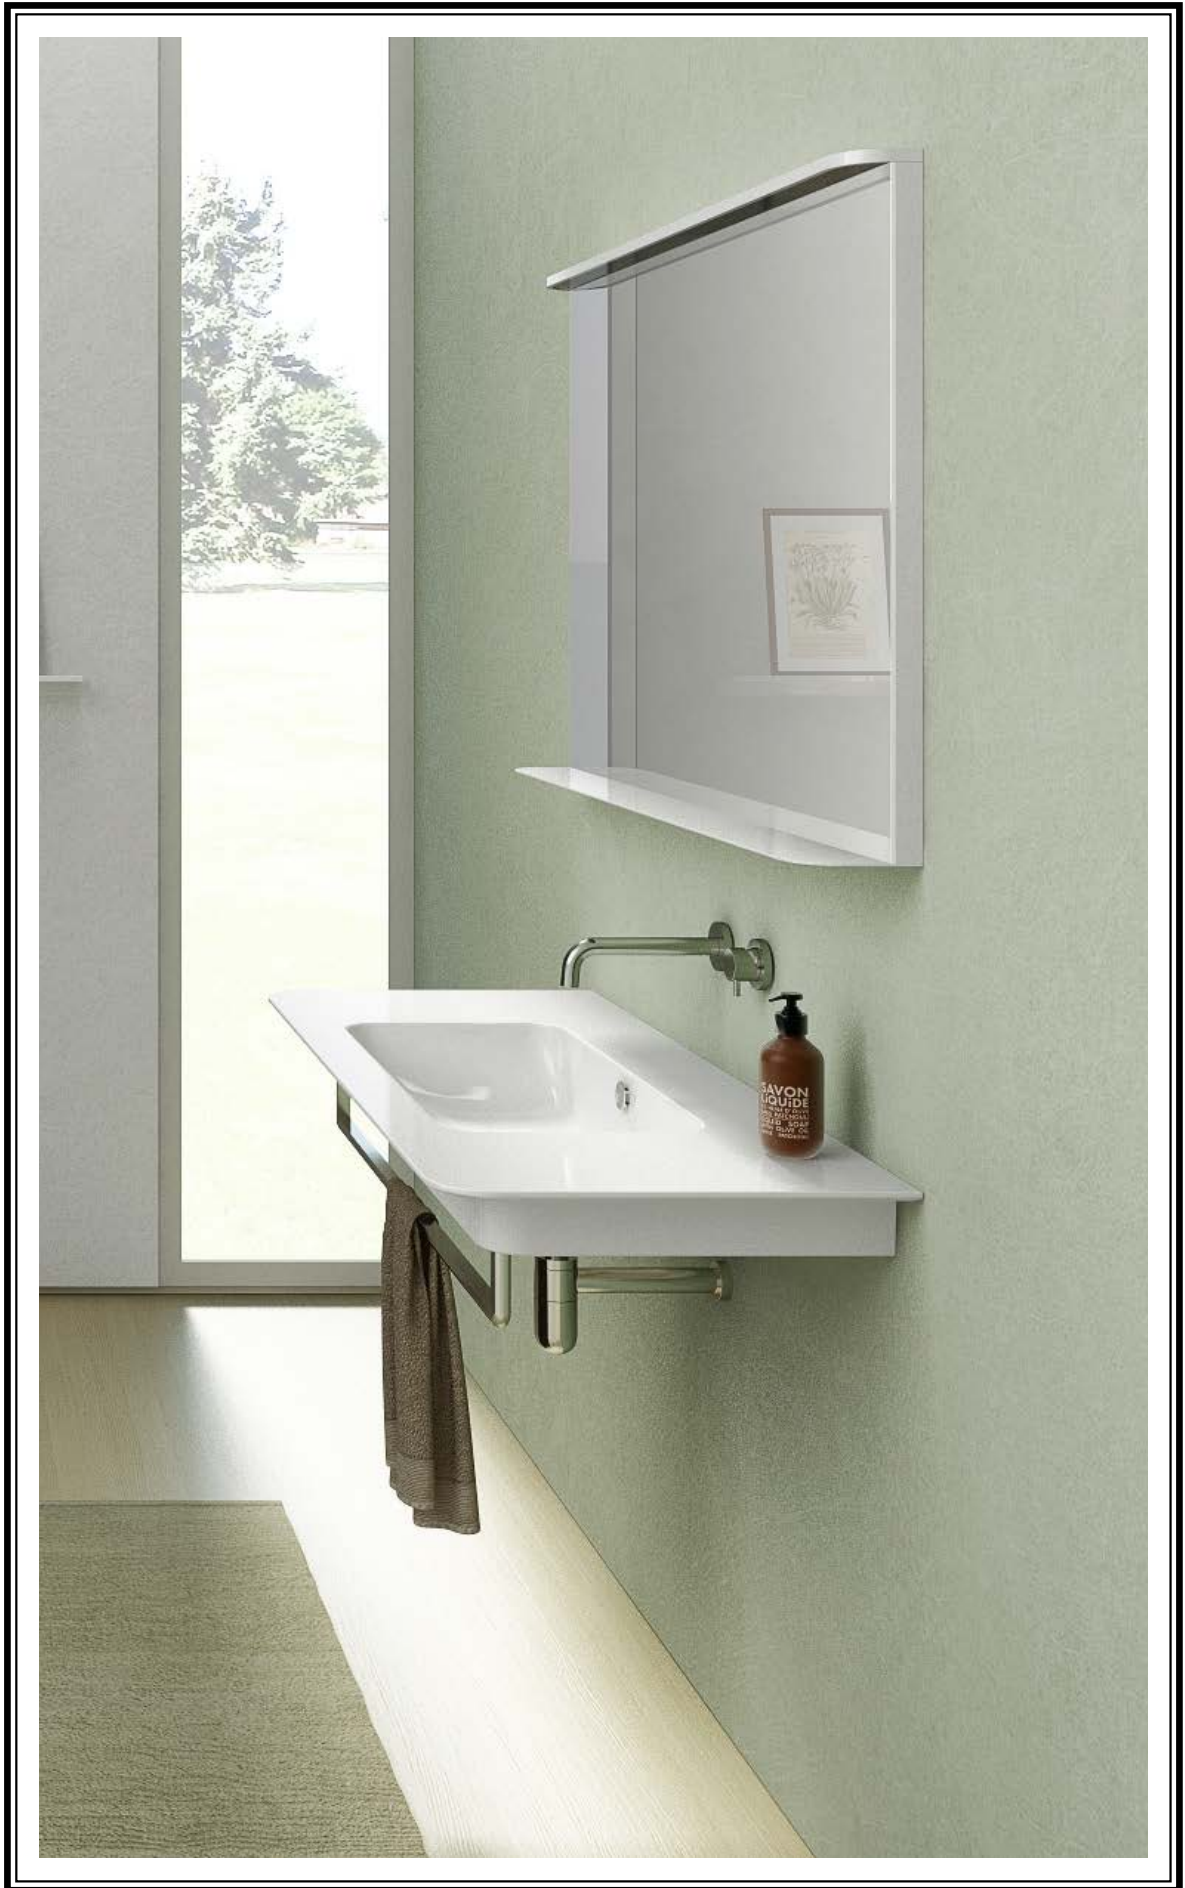

CATAgaze
is standard on all
Catalano products

2015

reddot design award

2015

Green Up 120 basin with 2 drawer wall mounted unit in Matt White and Green 35 Tall Wall Cabinet in Matt White

Green Up 120 basin, with 2 drawer wall mounted unit and Green 35 Tall Wall Cabinet in Matt White