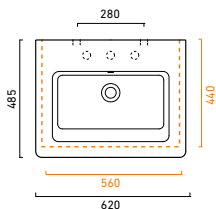

New Light 62
CA162LI00