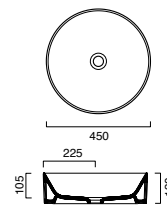

Zero Up 45
CA145TZE00