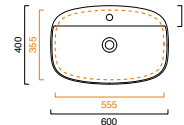

Green Lux 42
CA142GRLXN00