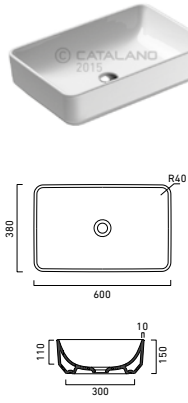

Green 50
CA150AGR00