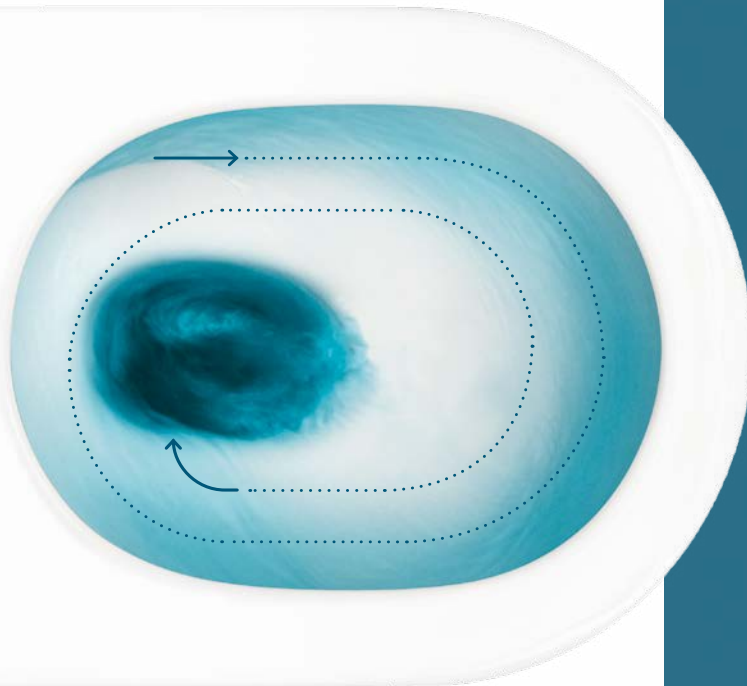

It's what's on the inside that counts. It's on the inside that Catalano's Newflush WC is something more unique - a pure rimless WC. The rimless pan leads to reduced water consumption on every flush plus there are no hidden parts to trap dirt and bacteria.

Combining the rimless design and vortex flushing action, Catalano WCs are superior in hygiene.

Award Winning Vortex Flushing System

Our patented vortex flush, created by our unique single water inlet, causes the Newflush WCs to flush in a vortex motion. This leads to a more hygienic flush, as there is nowhere where water is violently colliding with water. No more messy splashing. Just a gentle, calming flush.