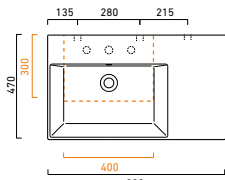

Premium 80 SX
CA180SVP00