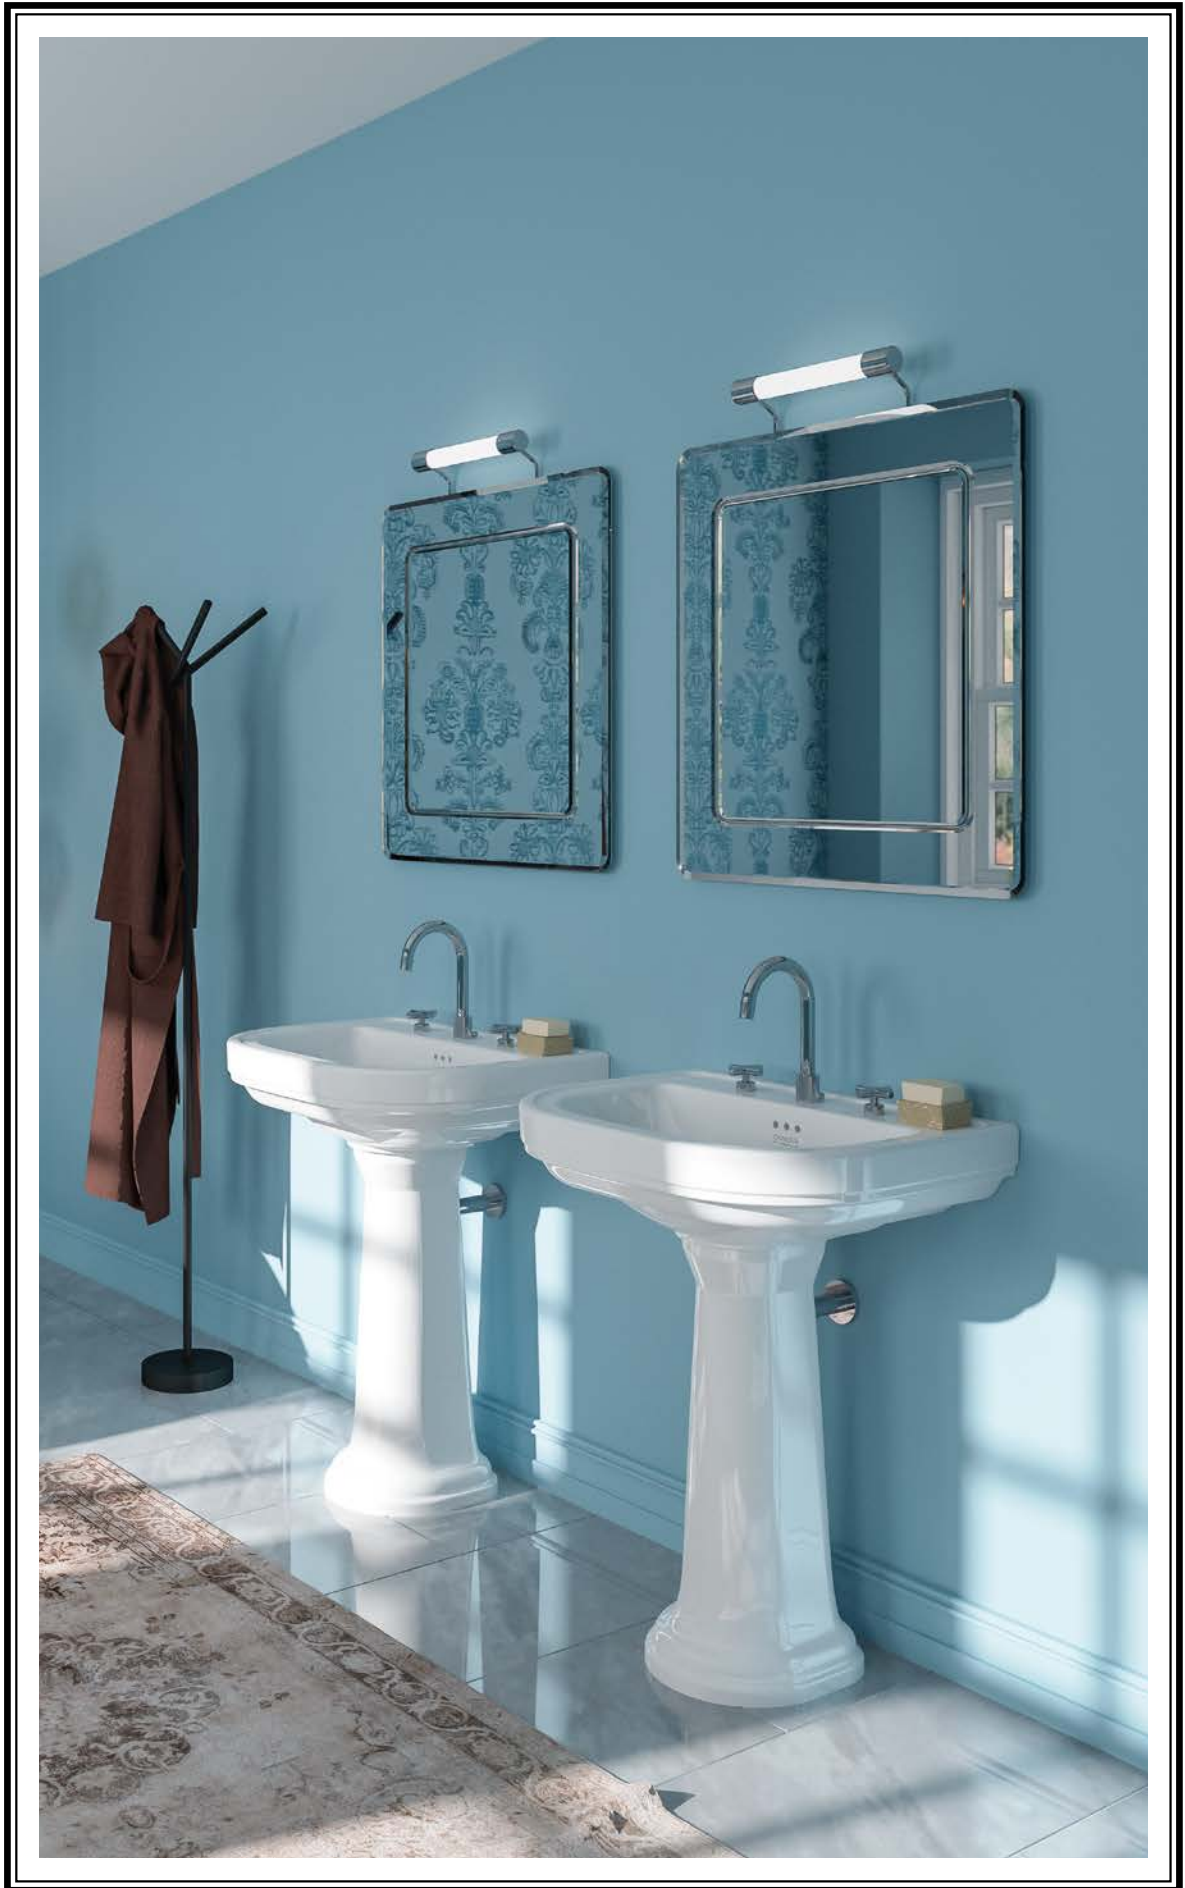

Sfera Eco 54
back to wall bidet
CA1BIS54ECO00

CANOVA ROYAL

Inspired by Neoclassicism, Canova Royal is characterised by a delicate rim that highlights and frames classical shapes.

CATaglaze
is standard on all
Catalano products