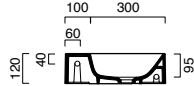

Zero Verso 40
CA14023VE00