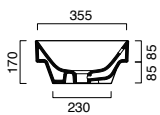

Zero Verso 50
CA15037VEN00