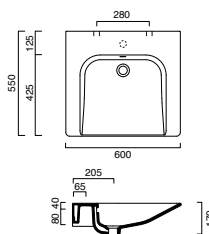

Sfera 60

CA160HE00

Sfera 35

CA135ASFN00