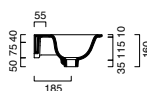

Green 100
CA1100GR00