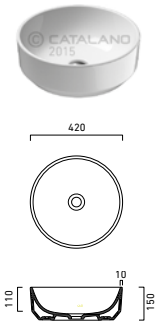

Green Up 55 Bidet
CA1BS55GR00

Green 60
CA160GR00

Green 48
CA148AGR00

Green Up 80
CA180GRUP00

Green 42
CA142AGR00

PREMIUM Collection 224

Premium 150
CA115VP00

Premium 100
CA110VP00