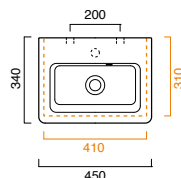

New Light 45
CA145LI00