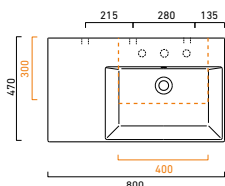

Premium 80 DX
CA180DVP00