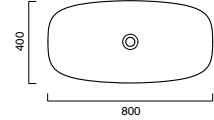

Green Lux 60
CA160APGRLX00