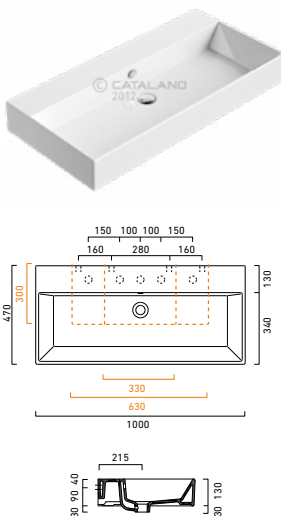

Premium 100
CA110VP00