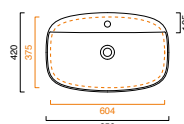

Green Lux 60
CA160GRLXN00