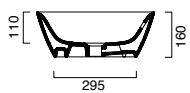

Velis 60
CA160APVL00