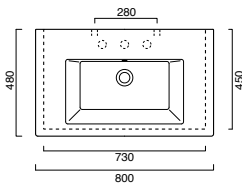

Star 80
CA180ST00