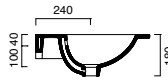

Velis 82
CA182VL00