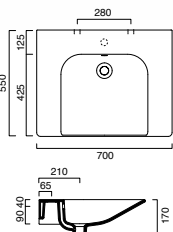

Sfera 70

CA170HE00/CA170HENO00