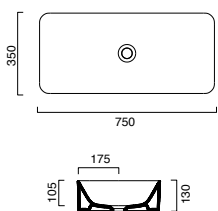

Zero Up 75
CA17535ZE00