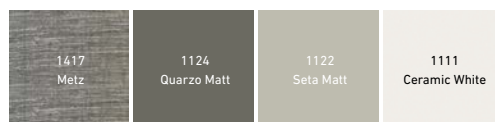

New Light 80

CA180LI4800

New Light 2 Drawers

NLTBS2C004CX----