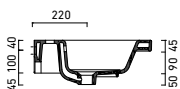

New Light 80
CA180LI4800