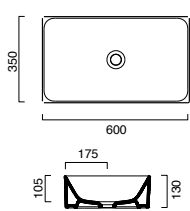

Zero Up 60
CA16035ZE00