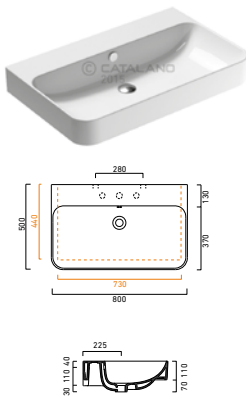

Green 60
CA160GR00