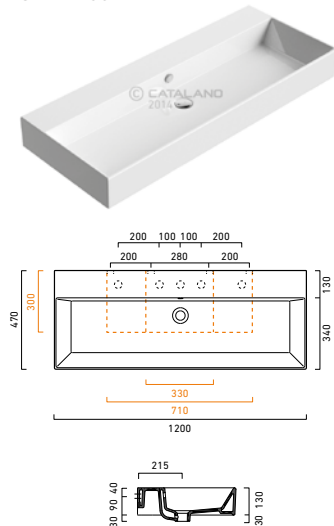

Premium 120
CA112VP00