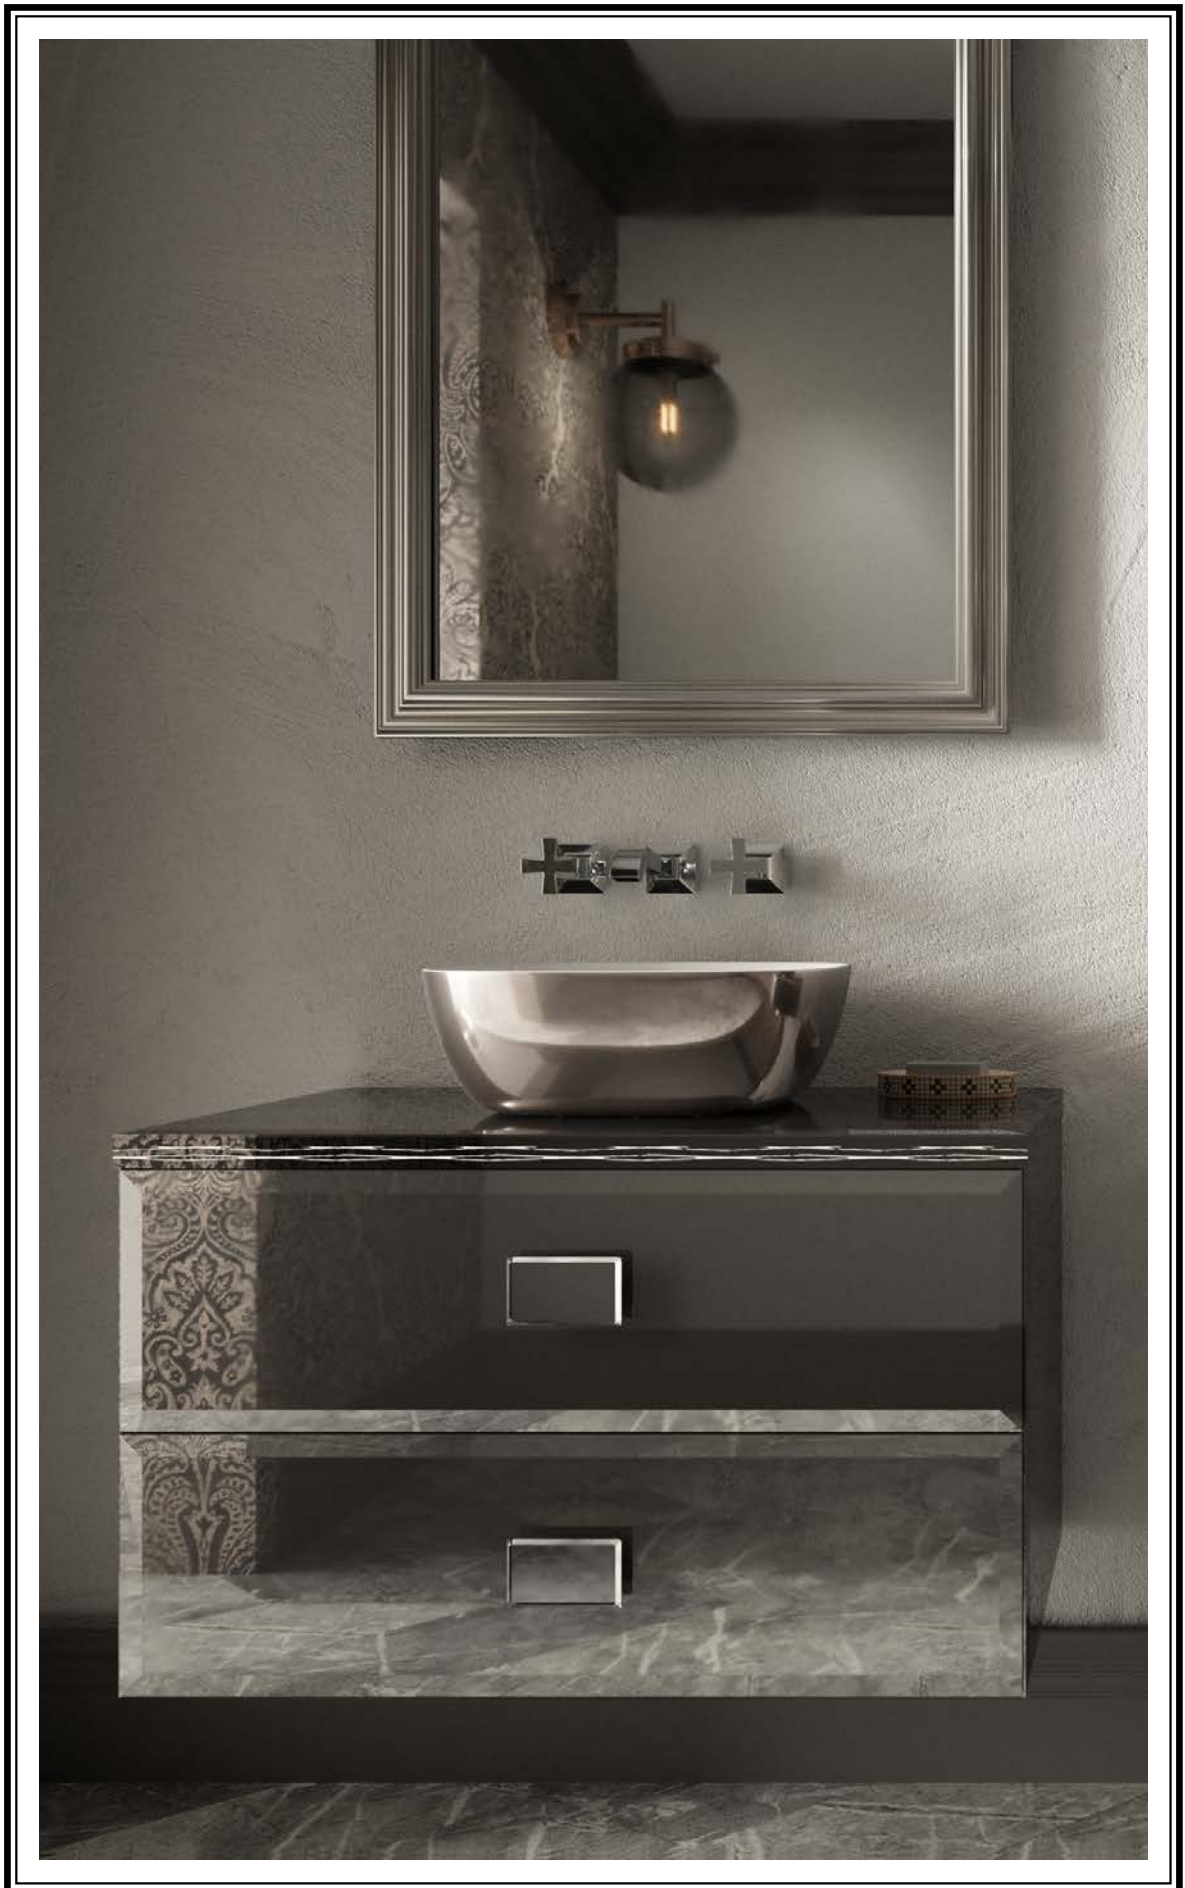

Zero 55 NF
wall hung WC
CA1VS55NRNO

Zero Classy 55 NF
wall hung WC
CA1VS55RZEBO

Zero 55 NF
wall hung WC
CA1VS55NRBO

Zero Classy 55 NF
wall hung WC
CA1VS55RZEBA

Zero 55 NF
wall hung WC
CA1VS55NRBA

wall hung Bidet
CA1BS55ZEBO

wall hung Bidet
CA1BS55NRNO

wall hung Bidet
CA1BS55ZEBA

wall hung Bidet
CA1BS55NRBO

wall hung Bidet
CA1BS55NRBA

CAROLINA

The look of luxury. Carolina units feature bevelled mirrored glass and LED lighting to complement beautiful vanity basins.