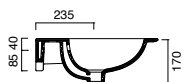

Velis 62
CA162VL00