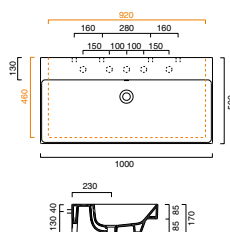

ZERO Collection

Zero 100
CA110ZP00