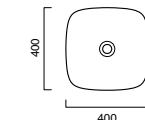

Green Lux 40
CA140APGRLX00