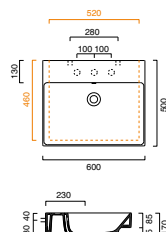

Zero 60
CA160ZP00