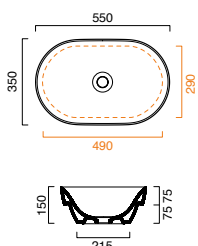

Sfera 55

CA155ASFN00