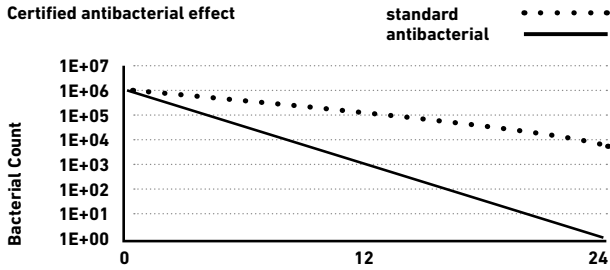

ANTIBACTERIAL SEAT COVERS