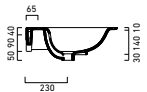

Green One 60
CA160GRON00