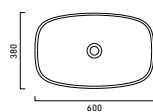

Green Lux 50
CA150AGRLX00