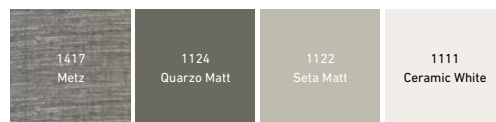

Available finishes