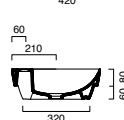

Green Up 120
CA1120GRUP00