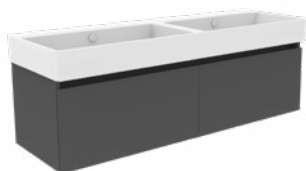

PREMIUM

Washbasins & Furniture

Basin

Premium 150
CA115VP00

Matching Basin Unit

Premium 150 2 Drawers
EPR15.---

Available finishes

G01 Gloss White	G02 Gloss Light Grey	G03 Gloss Mink	M01 Matt White	M02 Matt Light Grey	M03 Matt Mink
W01 Espresso Yosemite	W02 Grey Yosemite	W03 Champagne Yosemite	L01 Taupe Linen	F01 Fenix Charcoal	F02 Fenix Stone
F03 Fenix Blue	F04 Fenix Grey	C01 Matt Mink Ceramic Stone			