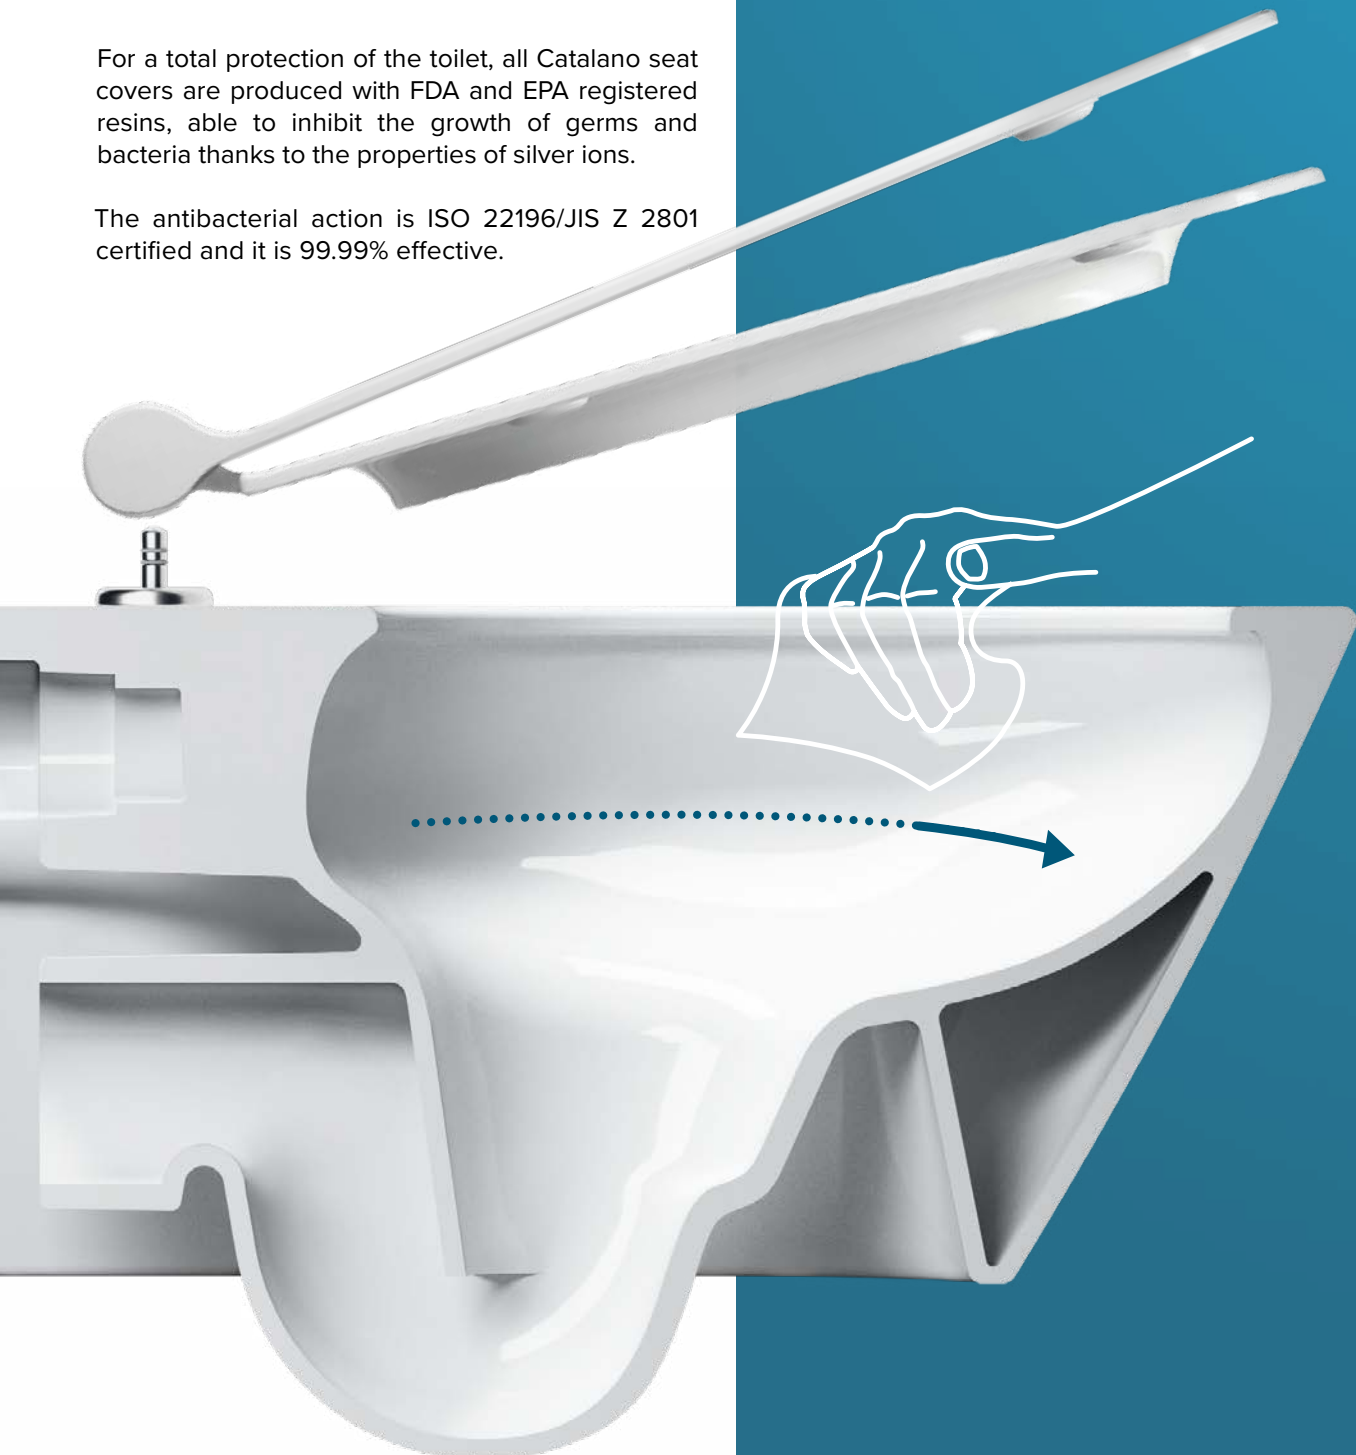

For a total protection of the toilet, all Catalano seat covers are produced with FDA and EPA registered resins, able to inhibit the growth of germs and bacteria thanks to the properties of silver ions.

The antibacterial action is ISO 22196/JIS Z 2801 certified and it is 99.99% effective.

Silver
Antibacterial protection

99.99%