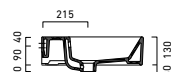

Premium 60 SX
CA160SVPUP00