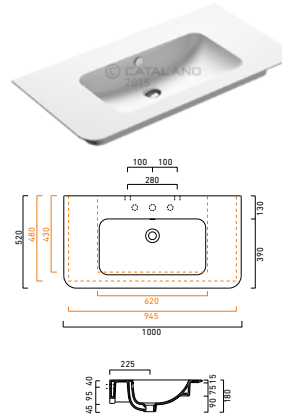

Green Up 80
CA180GRUP00