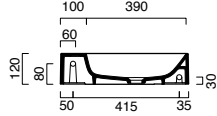

Zero Verso 50
CA15025VE00