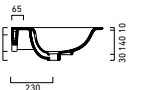

Green One 55
CA155GRON00