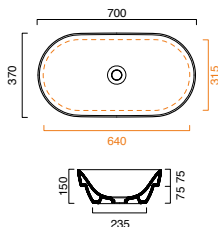

Sfera 70

CA170ASFN00