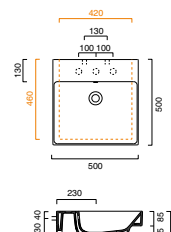

Zero 50
CA150ZP00