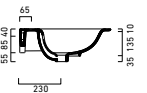

Green One 45
CA145GRON00