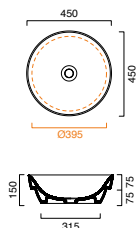

Sfera 45

CA145ASFN00