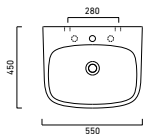

Green One 45
CA145GRON00