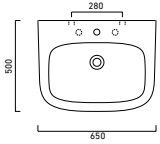

Green One 60
CA160GRON00