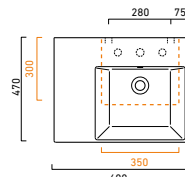

Premium 60 DX
CA160DVPUP00