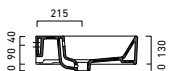

Premium 80 DX
CA180DVP00