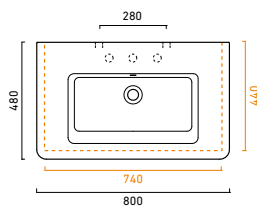

New Light 80
CA180LI4800