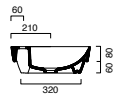

Green Lux 60
CA160GRLXN00