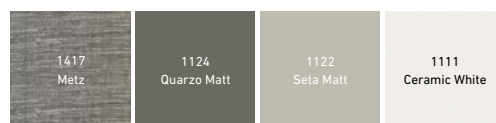

Available finishes