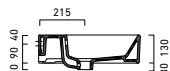

Premium 100
CA110VPUP00