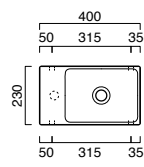

Zero Verso 40
CA14023VE00