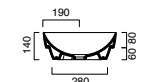

Green 60
CA160AGR00