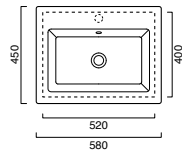

Star 58
CA158ST00