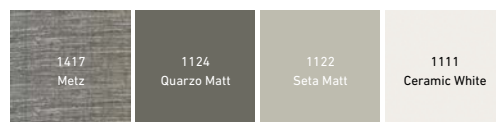

Available finishes