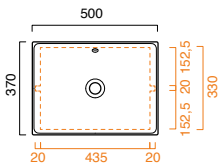

Zero Verso 50
CA15037VEN00