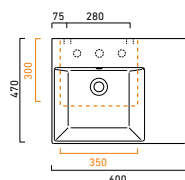

Premium 60 SX
CA160SVPUP00