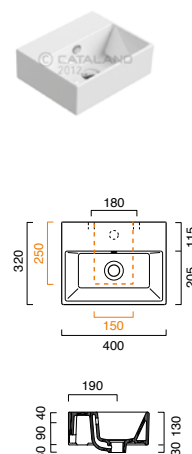

Premium 40
CA140VP00