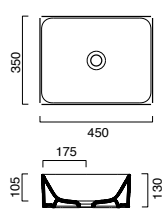

Zero Up 45
CA14535ZE00