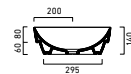

Green Lux 60
CA160AGRLX00