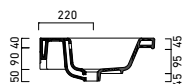

New Light 55
CA155LI00