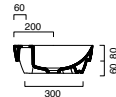

Green Lux 42
CA142GRLXN00