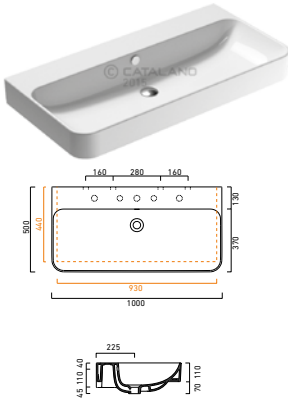

Green 80
CA180GR00