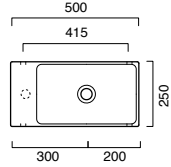

Zero Verso 50
CA15025VE00