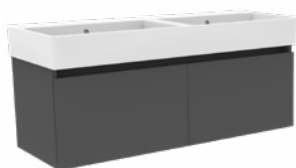

Premium 120 2 Drawers
EPR122.---

G01 Gloss White	G02 Gloss Light Grey	G03 Gloss Mink	M01 Matt White	M02 Matt Light Grey	M03 Matt Mink
W01 Espresso Yosemite	W02 Grey Yosemite	W03 Champagne Yosemite	L01 Taupe Linen	F01 Fenix Charcoal	F02 Fenix Stone
F03 Fenix Blue	F04 Fenix Grey	C01 Matt Mink Ceramic Stone