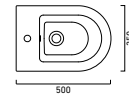

Zero 50 Bidet
CA1BSV50N00