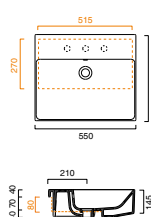

Zero 55
CA1LS55ZP00