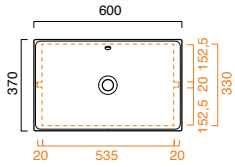

ZERO VERSO Collection

Zero Verso 60
CA16037VE00