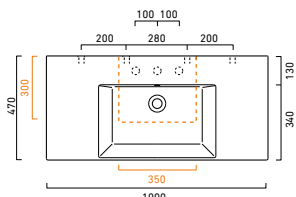

Premium 100
CA110VPUP00