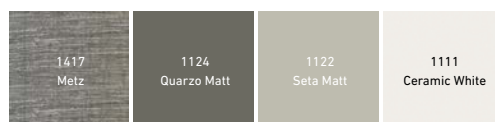

New Light 55

CA155LI00

New Light 55 2 Drawer

NLTBS2C001CX----